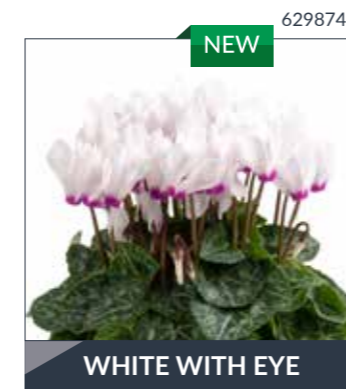

MINI VARIETIES

Super Serie® Odora

LABELS ARE INCLUDED,
YOU WILL RECEIVE THE LABELS SEPARATELY.