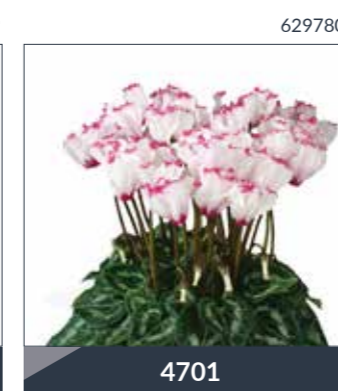

- Ideal sales period: mid June to mid December
- Excellent outdoor performance
- A flower with a crown
- A fancy type adaptable to industrialised production

Metis® Victoria	84	18 - 34	10 - 12 weeks	9 - 12 cm	15 - 25 cm
	220	18 - 33	12 - 14 weeks	9 - 12 cm	15 - 25 cm