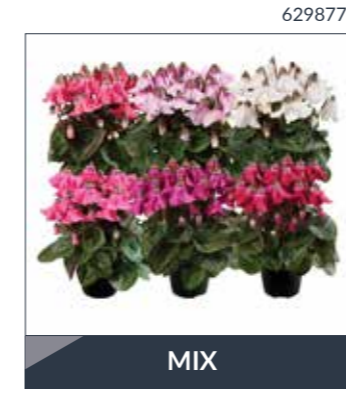

Super Serie® Picasso	220	18 - 32	15 - 19 weeks	9 - 11 cm	15 - 20 cm
----------------------	-----	---------	---------------	-----------	------------

SUPER SERIE® PICASSO

Super Serie® Petticoat

- ▶ Ideal sales period: mid June to mid November
- ▶ Uniform within the colour range
- ▶ Unique umbrella shaped flowers