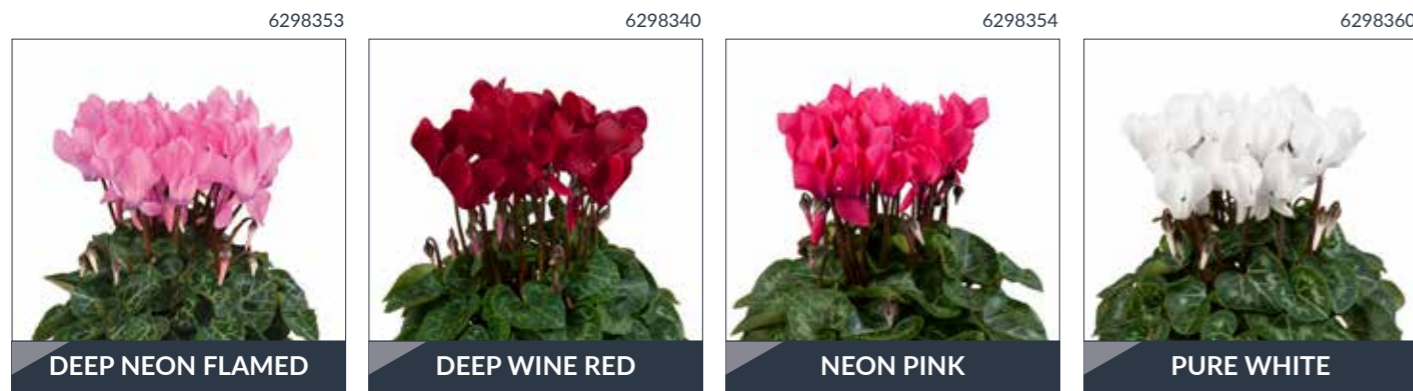

Super Serie® Odora

220

16 - 28

14 - 16 weeks

9 - 12 cm

20 - 25 cm

Super Serie® Carino

- ▶ Ideal sales period: mid June to November
- ▶ Has a nice round plant shape
- ▶ Excellent shelf life