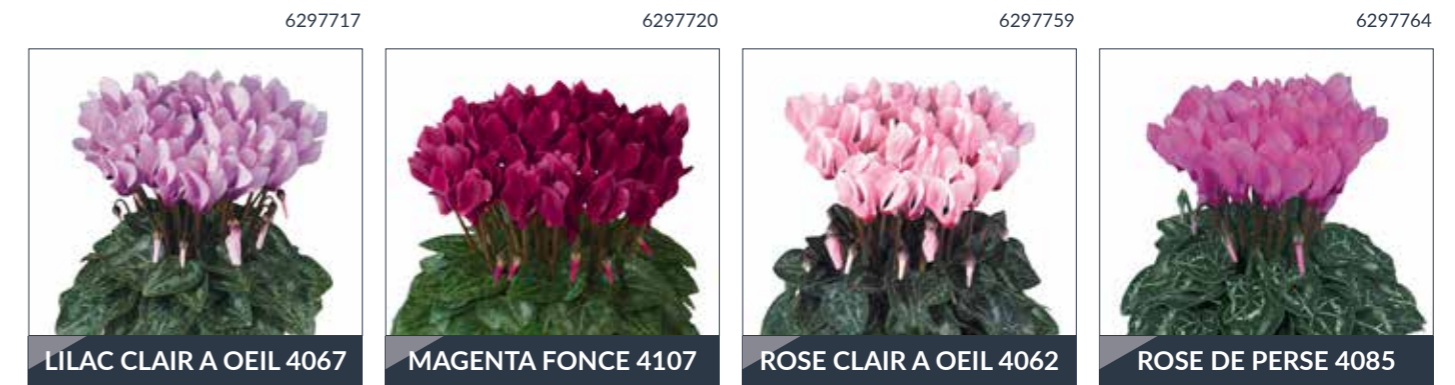

Metis®

- Ideal sales period: mid June to mid November
- Excellent outdoor performance
- Short production time
- Bright and intense colours
- The most complete mini series

Metis®	84	18 - 34	10 - 12 weeks	9 - 12 cm	15 - 25 cm
	220	18 - 33	12 - 14 weeks	9 - 12 cm	15 - 25 cm

* Our reusable BXX-Tray is only available in the Netherlands, United Kingdom and Germany