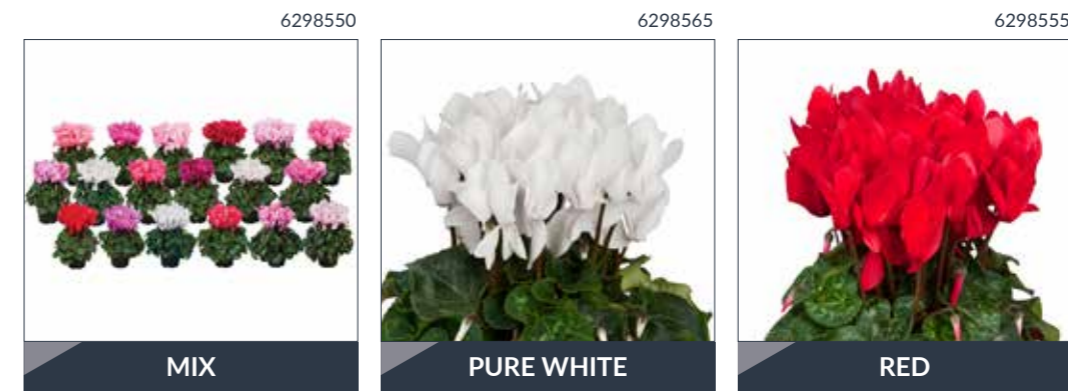

Super Serie® Macro

- Ideal sales period: June to February
- Suitable for autumn cultivation and winter flowering
- Firm plant habit

Super Serie® Macro (mix only)	84	20 - 34	15 - 18 weeks	11 - 15 cm	25 - 30 cm
Super Serie® Macro	220	20 - 36	17 - 20 weeks	11 - 15 cm	25 - 30 cm