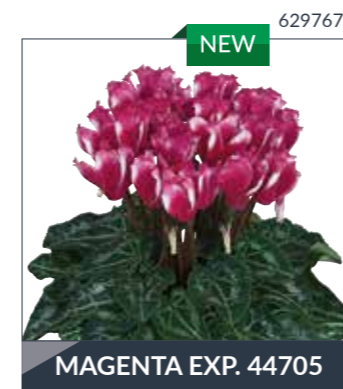

Metis® Lilibelle

- Ideal sales period: mid June to mid November
- Unique flowering type
- Fringed flower, includes Fantasia colours

Metis® Lilibelle®	84	18 - 34	10 - 12 weeks	10 - 12 cm	15 - 25 cm
	220	18 - 33	12 - 14 weeks	10 - 12 cm	15 - 25 cm

Metis® Pom Pom