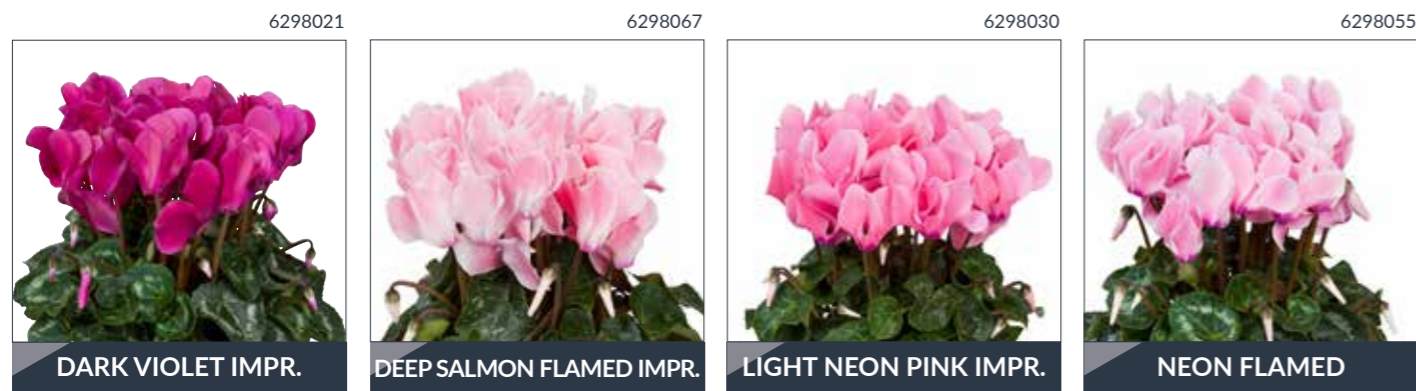

Super Serie® Allure

- Ideal sales period: June to December
- Uniform plant shape
- Uniform within the colour range

Super serie® Allure	84	18 - 30	14 - 16 weeks	11 - 12 cm	20 - 25 cm
	220	16 - 30	16 - 18 weeks	11 - 12 cm	20 - 25 cm