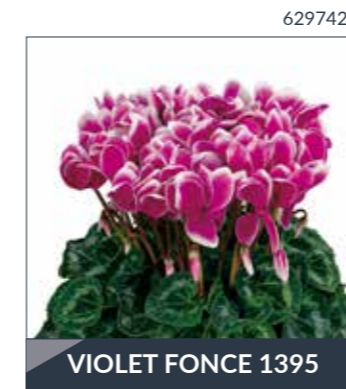

Latinia® Fantasia

- Ideal sales period: mid July to November
- Large flowers
- Very floriferous
- Nice bicolour contrast
- Compact plant habit
- Fantasia colours complete the range

Fantasia

Latinia® Fantasia®	84	18 - 34	13 - 14 weeks	12 - 15 cm	25 - 30 cm