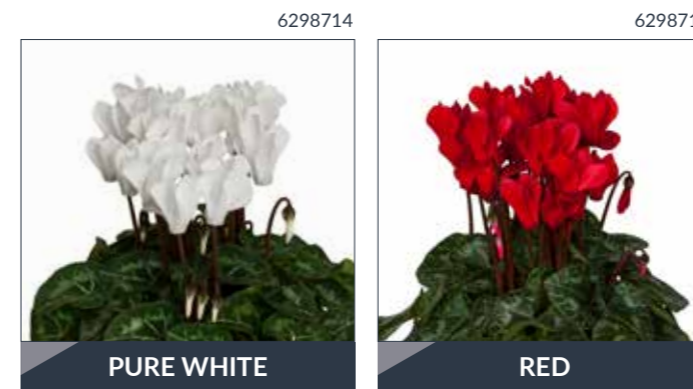

Super Serie® Mini Winter

- Ideal sales period: September to February
- Less sensitive for botrytis
- Suitable for autumn cultivation and winter flowering
- Bright and intense colours
- More open plant structure

Super Serie® Mini Winter (mix only)	84	20 - 34	12 - 16 weeks	9 - 12 cm	15 - 20 cm
Super Serie® Mini Winter	220	18 - 32	14 - 18 weeks	9 - 12 cm	15 - 20 cm