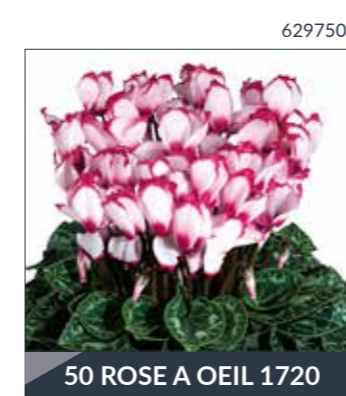

Latinia® Victoria

- Ideal sales period: August to November
- Large flowers
- Compact plant habit
- Short production time
- A flower with a crown

Victoria

Latinia® Victoria	84	18 - 34	13 - 14 weeks	12 - 14 cm	25 - 30 cm