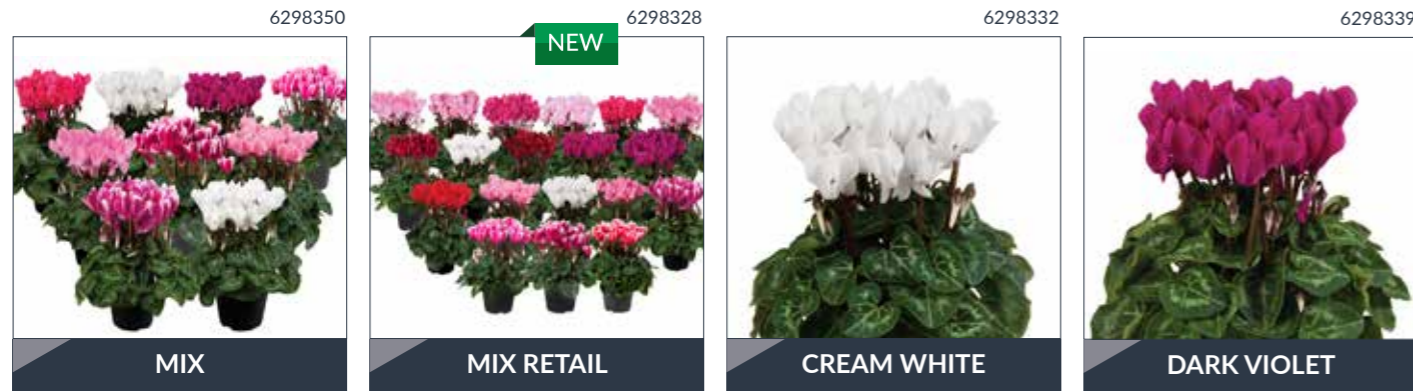

Super Serie® Odora

220

16 - 28

14 - 16 weeks

9 - 12 cm

20 - 25 cm

Super Serie® Carino

- ▶ Ideal sales period: mid June to November
- ▶ Has a nice round plant shape
- ▶ Excellent shelf life