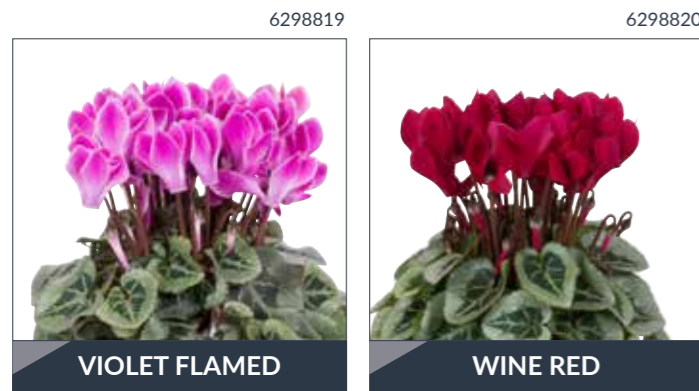

Super Serie® Picasso

- Ideal sales period: mid September to mid February
- Product suitable for indoor and outdoor
- More open plant structure
- Silverleaf series

Super Serie® Picasso	220	18 - 32	15 - 19 weeks	9 - 11 cm	15 - 20 cm