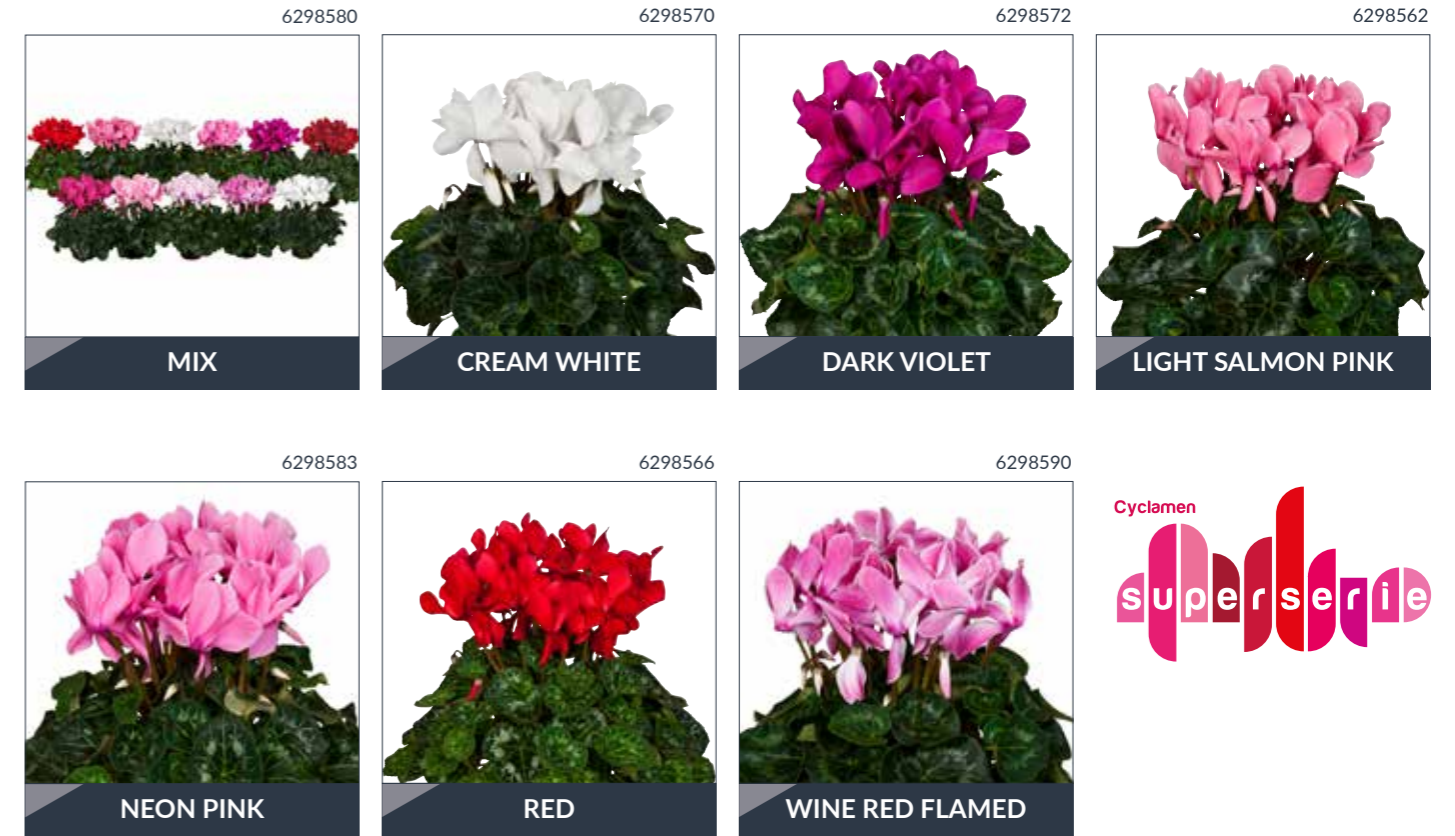

Super Serie® Mammoth