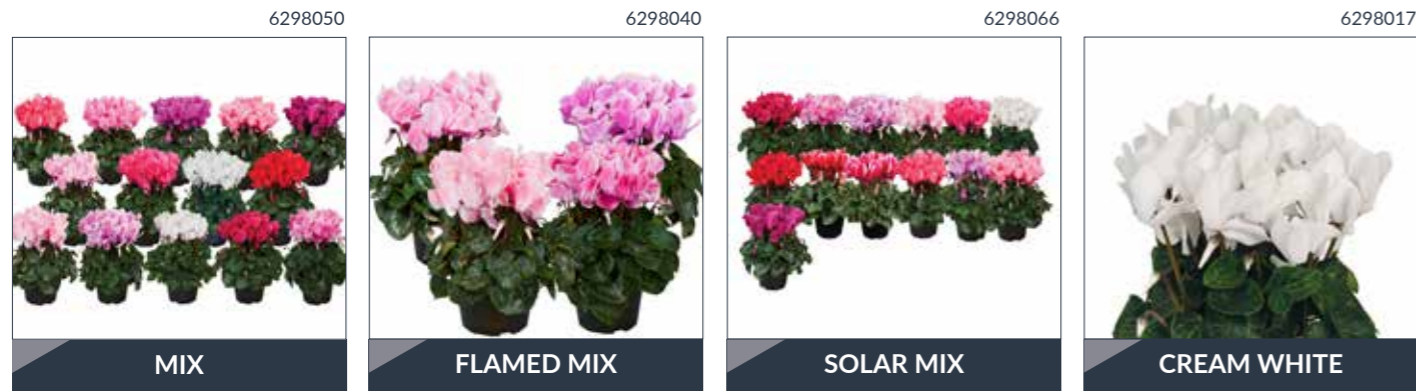

Super Serie® Allure

- Ideal sales period: June to December
- Uniform plant shape
- Uniform within the colour range

Super serie® Allure	84	18 - 30	14 - 16 weeks	11 - 12 cm	20 - 25 cm
	220	16 - 30	16 - 18 weeks	11 - 12 cm	20 - 25 cm