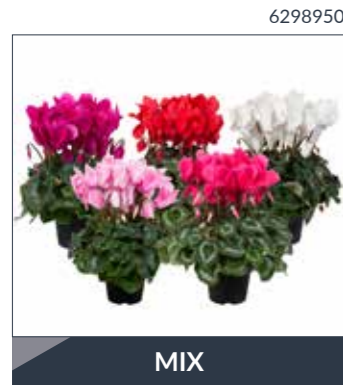

Super Serie® Vintro

- ▶ Ideal sales period: December to mid March
- ▶ Large flowers
- ▶ Very floriferous
- ▶ Strong stems
- ▶ Less sensitive for botrytis
- ▶ Robust, solid stems

Super Serie® Vintro	84	31 - 37	16 - 20 weeks	12 - 13 cm	25 - 30 cm