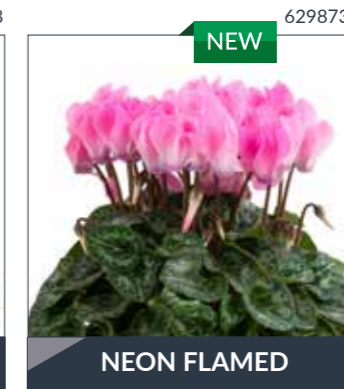

MINI VARIETIES

Super Serie® Odora

LABELS ARE INCLUDED,
YOU WILL RECEIVE THE LABELS SEPARATELY.