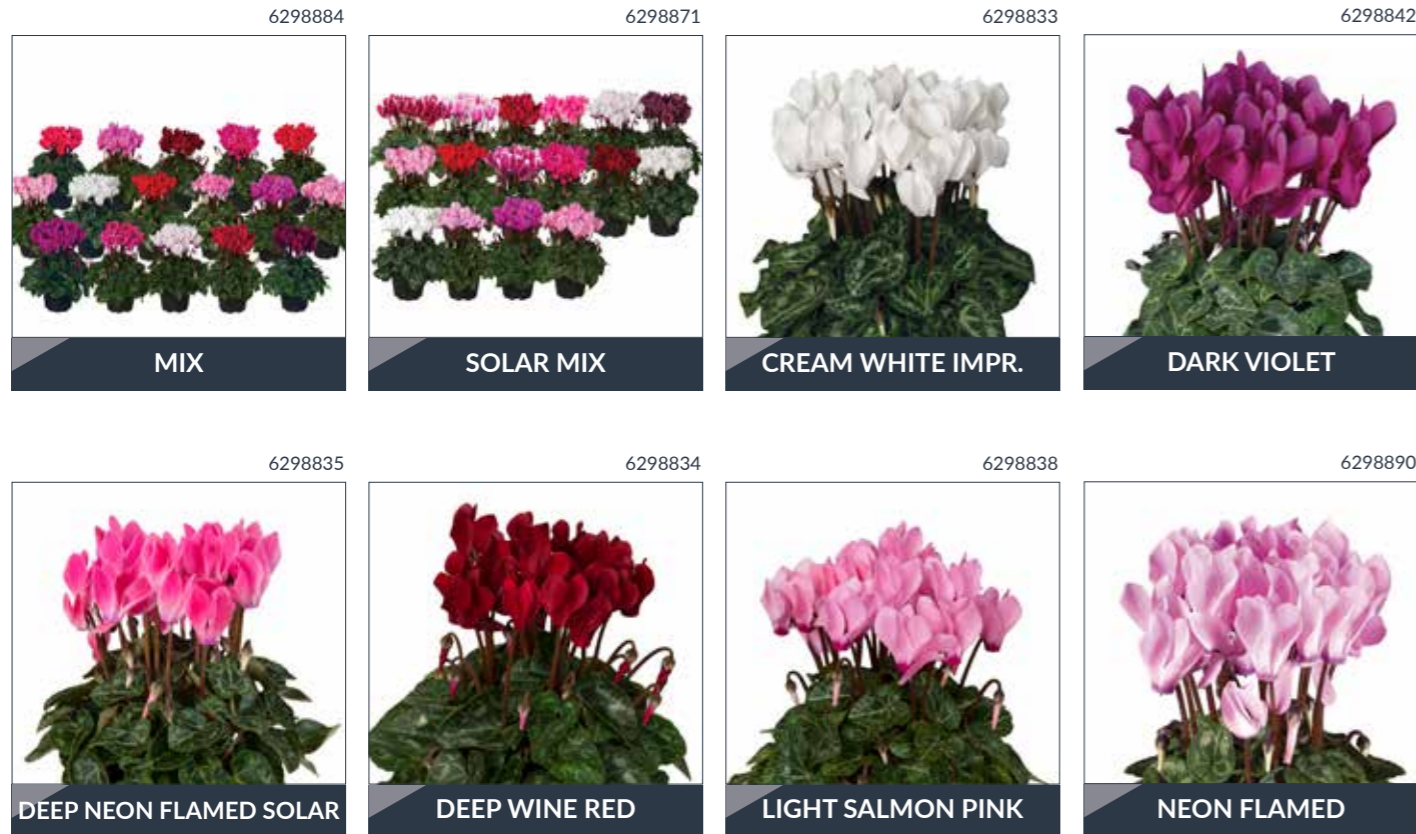

Super Serie® Verano

- Ideal sales period: June to November
- Uniform within the colours
- Uniform plant shape
- Short harvest period
- Compact plant habit