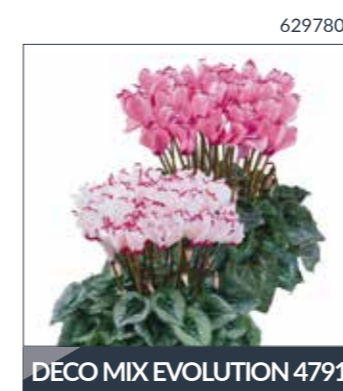

- Ideal sales period: mid June to mid December
- Excellent outdoor performance
- A flower with a crown
- A fancy type adaptable to industrialised production

Metis® Victoria	84	18 - 34	10 - 12 weeks	9 - 12 cm	15 - 25 cm
	220	18 - 33	12 - 14 weeks	9 - 12 cm	15 - 25 cm