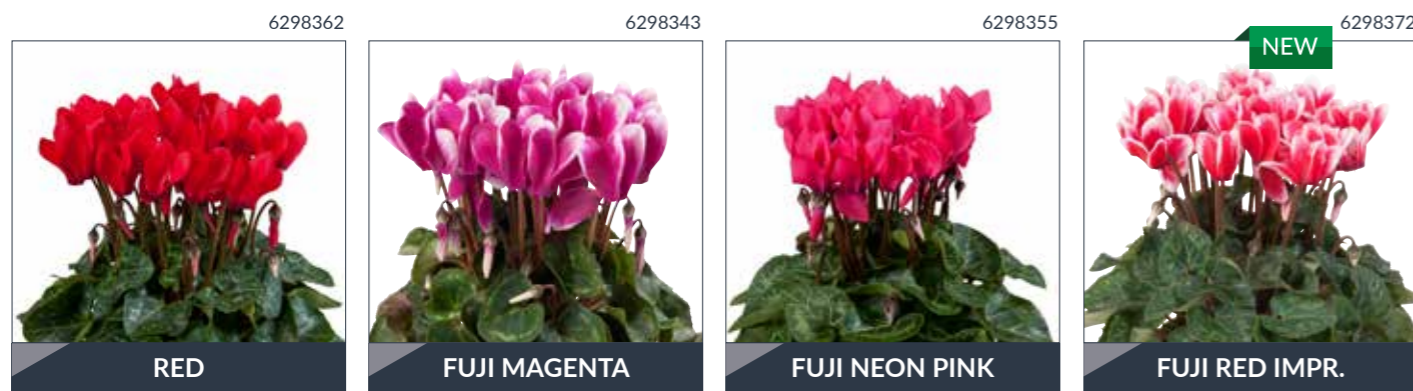

Super Serie® Odora

220

16 - 28

14 - 16 weeks

9 - 12 cm

20 - 25 cm

Super Serie® Carino

- ▶ Ideal sales period: mid June to November
- ▶ Has a nice round plant shape
- ▶ Excellent shelf life