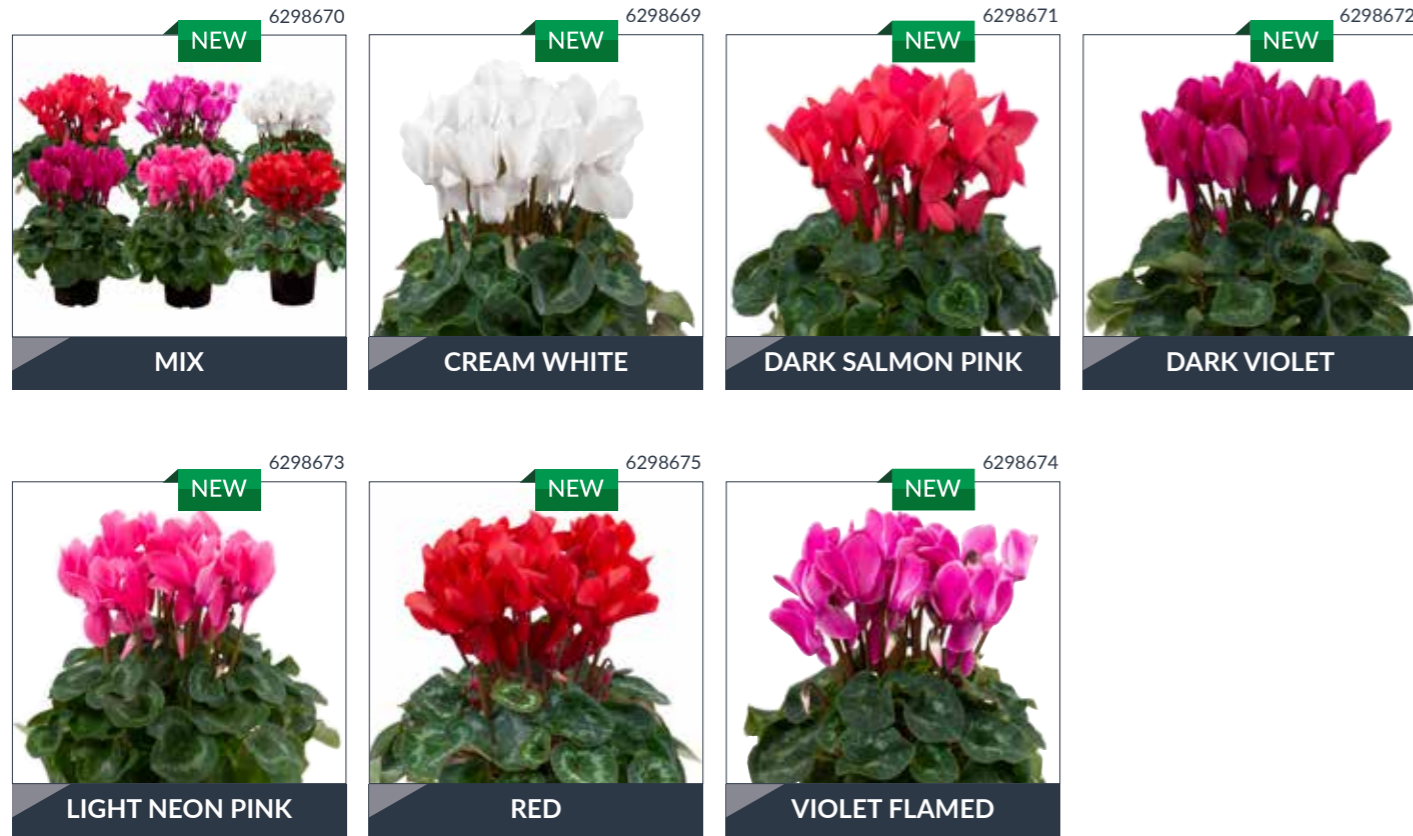

Super Serie® Leopardo