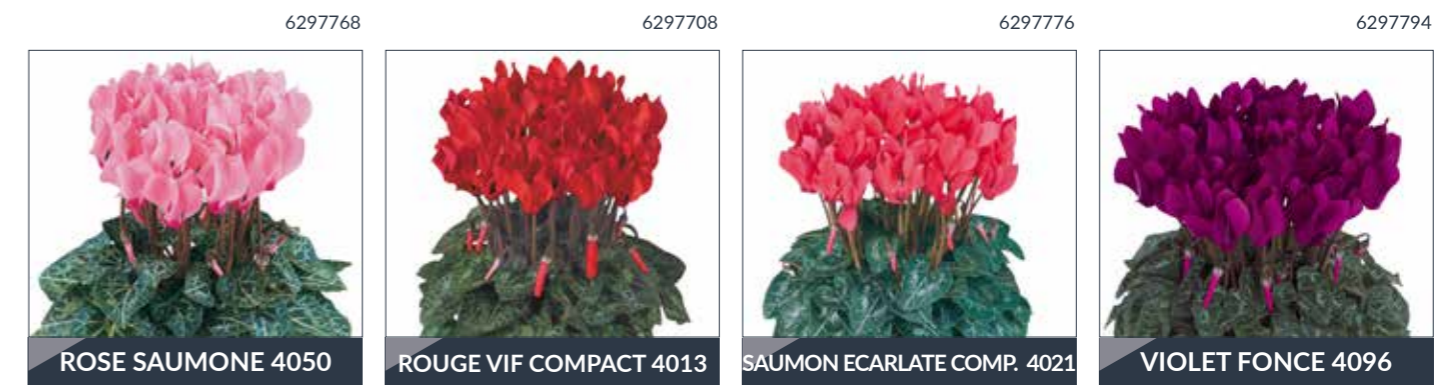

Metis®

- Ideal sales period: mid June to mid November
- Excellent outdoor performance
- Short production time
- Bright and intense colours
- The most complete mini series

Metis®	84	18 - 34	10 - 12 weeks	9 - 12 cm	15 - 25 cm
	220	18 - 33	12 - 14 weeks	9 - 12 cm	15 - 25 cm

* Our reusable BXX-Tray is only available in the Netherlands, United Kingdom and Germany