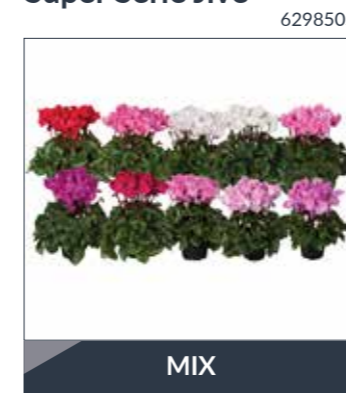

Super Serie Jive

- Ideal sales period: August to November
- Beautifully fringed flowers
- Robust, solid stems
- Central flowering habit

Super Serie® Jive	220	18 - 28	16 - 17 weeks	10 - 12 cm	15 - 20 cm