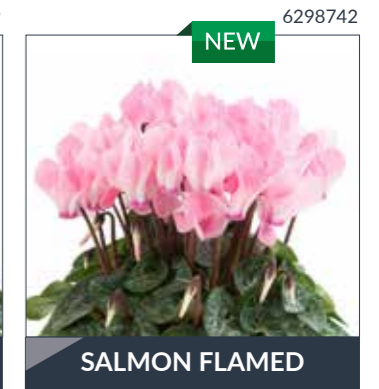

MINI VARIETIES

Super Serie® Odora

LABELS ARE INCLUDED,
YOU WILL RECEIVE THE LABELS SEPARATELY.