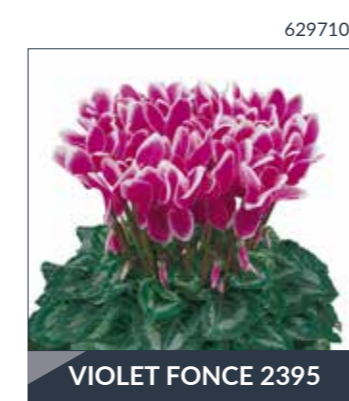

- Ideal sales period: August to mid January
- Large flowers
- Vigorous
- Excellent shelf life during transportation
- Fantasia colours complete the range

Halios® Fantasia	84	18 - 36	18 - 21 weeks	13 - 17 cm	25 - 40 cm
Halios® Fantasia (mix only)	220	18 - 28	20 - 23 weeks	13 - 17 cm	25 - 40 cm