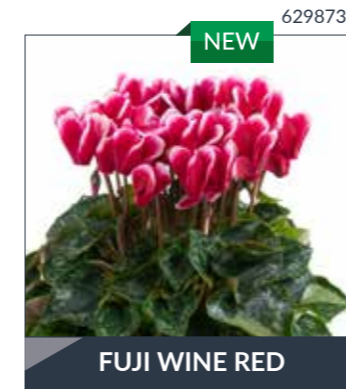

MINI VARIETIES

Super Serie® Odora

LABELS ARE INCLUDED,
YOU WILL RECEIVE THE LABELS SEPARATELY.