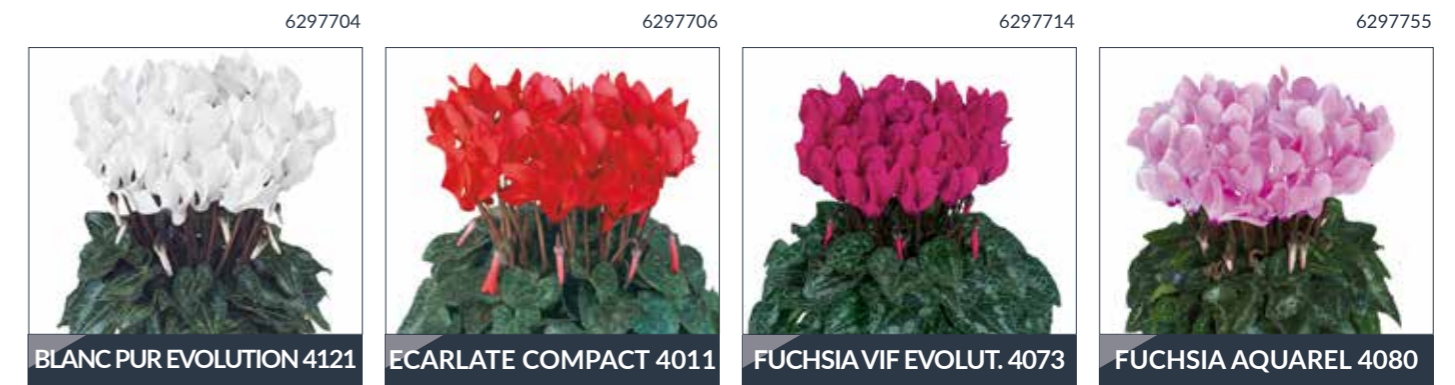

Metis®

- Ideal sales period: mid June to mid November
- Excellent outdoor performance
- Short production time
- Bright and intense colours
- The most complete mini series

Metis®	84	18 - 34	10 - 12 weeks	9 - 12 cm	15 - 25 cm
	220	18 - 33	12 - 14 weeks	9 - 12 cm	15 - 25 cm

* Our reusable BXX-Tray is only available in the Netherlands, United Kingdom and Germany