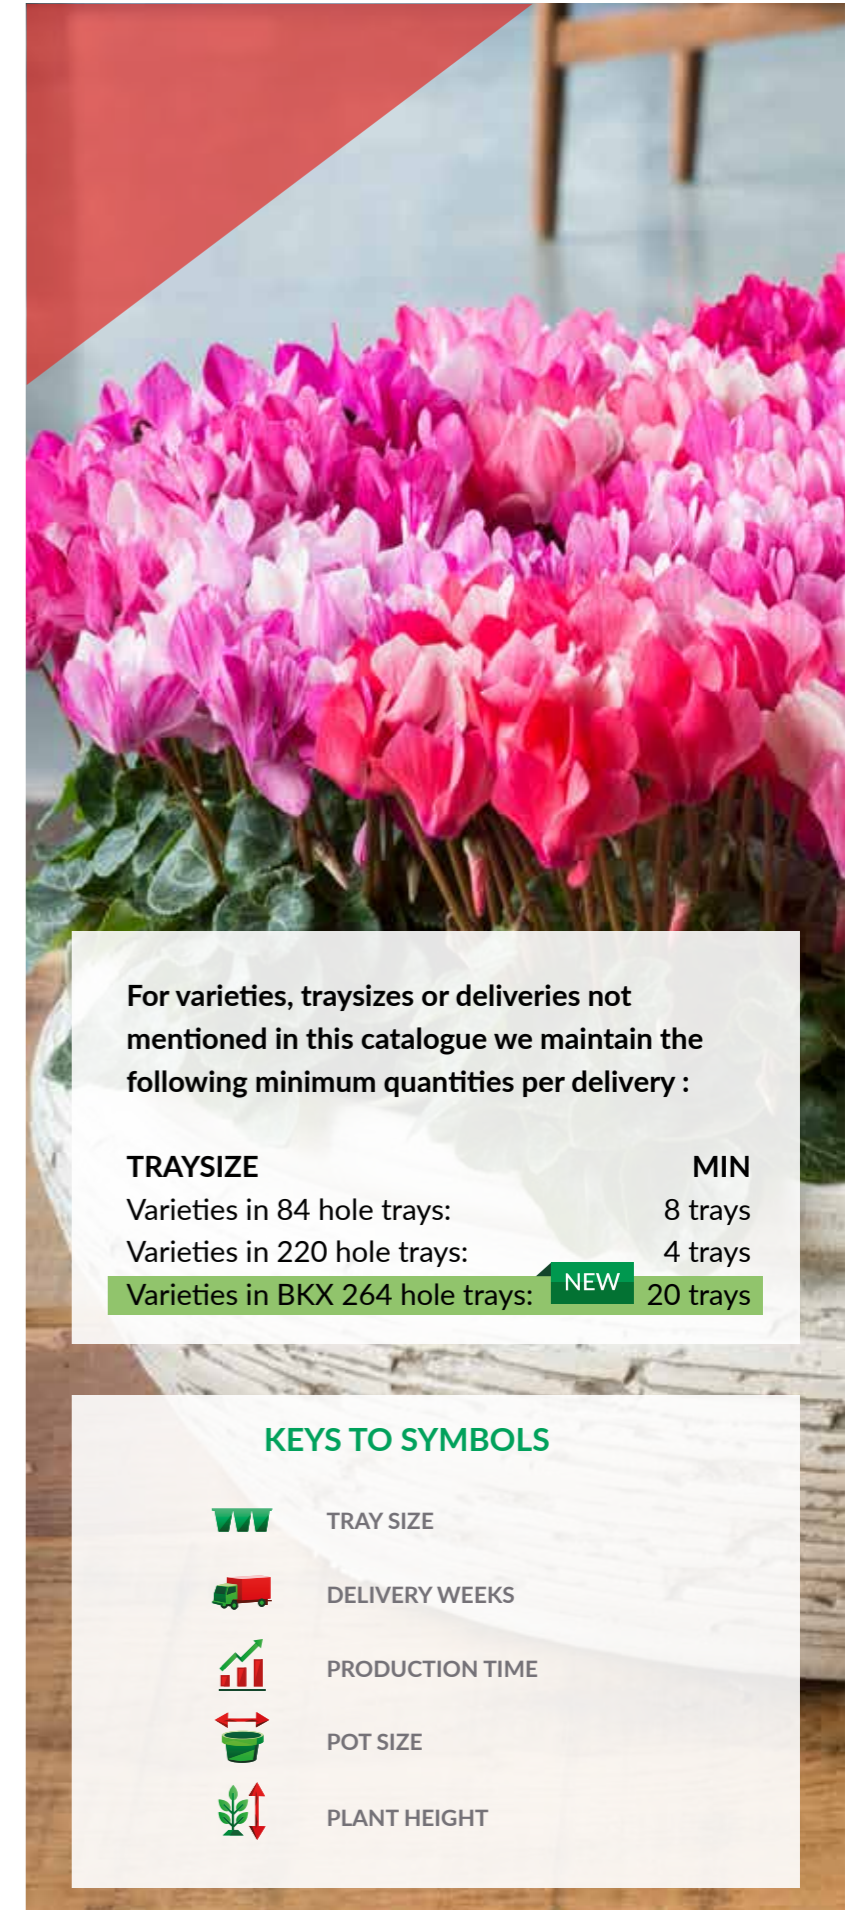

TRAYS & PLUGS	4
INTRO	5
MICRO VARIETIES 6-8 CM	6
Super Serie® Micro	
MINI VARIETIES 6-11 CM	8
Smartiz	10
Smartiz® Fantasia	10
Smartiz® Victoria	11
Metis®	12
Metis® Decora	13
Metis® Fantasia	14
Metis® Lilibelle (NEW)	15
Metis® Pom Pom	15
Metis® Victoria	16
Super Serie® Verano	18
Super Serie® Crayon (NEW)	19
Super Serie® Donatello	20
Super Serie® Odora (NEW)	22
Super Serie® Carino	23
Super Serie® Compact	23
Super Serie® Mini Winter	24
Super Serie® Picasso	25
Super Serie® Petticoat	25
Super Serie® Jive	25
MIDI VARIETIES 10.5-12 CM	26
Tianis®	28
Tianis® Fantasia	29
Indiaka®	30
Metalis	30
Premium® Abanico	31
Universe Midi (NEW)	32
Super Serie® Allure	33
Super Serie® Rembrandt	33
Super Serie® Macro	35
Super Serie® Merenque	35
Latinia® Succes	36
Latinia®	37
Latinia® Fantasia	37
Latinia® Funflame	37
Latinia® Victoria	37
MAXI VARIETIES 12-19 CM	38
Halios® HD	40
Halios®	41
Halios® Blush	42
Halios® Decora	43
Halios® Fantasia	43
Halios® Fantasia Decora	45
Halios® Curly	46
Halios® Friola	46
Halios® Victoria	47
Super Serie® XL	48
Super Serie® Leopardo (NEW)	48
Super Serie® Vintro	48
Super Serie® Mammoth	49

For varieties, traysizes or deliveries not mentioned in this catalogue we maintain the following minimum quantities per delivery :

TRAYSIZE	MIN
Varieties in 84 hole trays:	8 trays
Varieties in 220 hole trays:	4 trays
Varieties in BKX 264 hole trays:	NEW 20 trays

KEYS TO SYMBOLS

- TRAY SIZE
- DELIVERY WEEKS
- PRODUCTION TIME
- POT SIZE
- PLANT HEIGHT