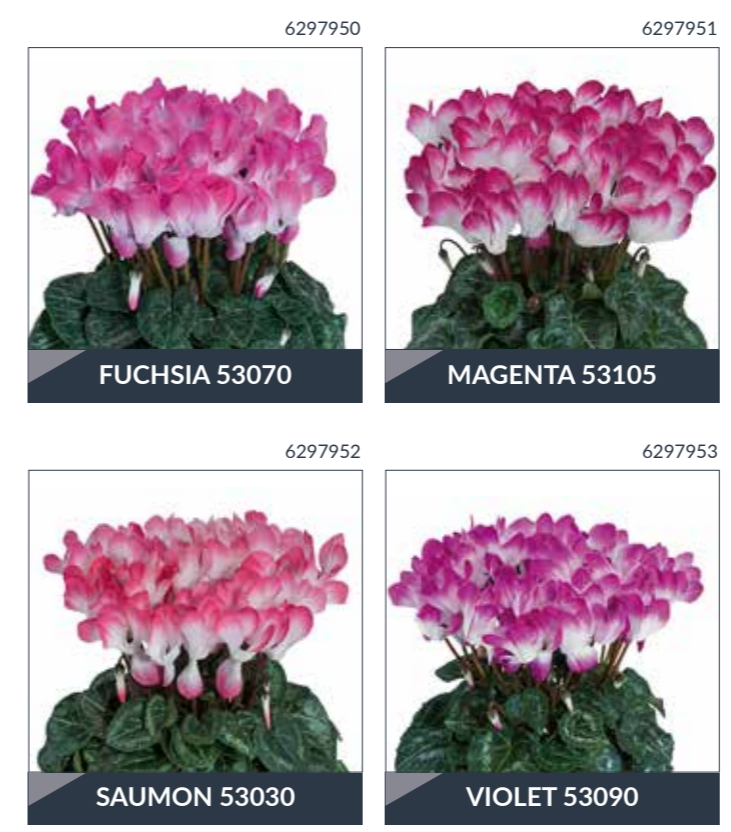

Tianis® Fantasia	220	19 - 32	16 - 17 weeks	10 - 12 cm	15 - 25 cm
------------------	-----	---------	---------------	------------	------------

TIANIS® FANTASIA

INDIAKA®

Indiaka®

- ▶ Ideal sales period: mid September to February
- ▶ Very floriferous
- ▶ Nice bicolour contrast
- ▶ Has a nice round plant shape
- ▶ Excellent shelf life
- ▶ Excellent outdoor performance

Indiaka®	84	21 - 32	14 - 18 weeks	10 - 14 cm	20 - 25 cm
	220	21 - 32	16 - 20 weeks	10 - 14 cm	20 - 25 cm

Metalis®

6297621

6297609

6297650

MELANGE 52950

BLANC 52228

ROUGE 52210