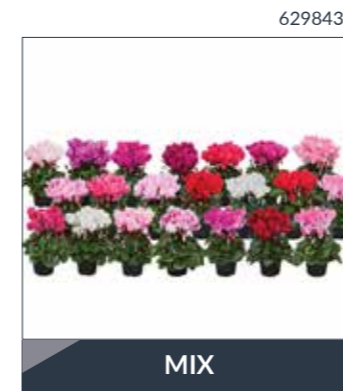

Super Serie® Compact

- Ideal sales period: June to November
- Very floriferous
- Compact plant habit
- Firm plant habit