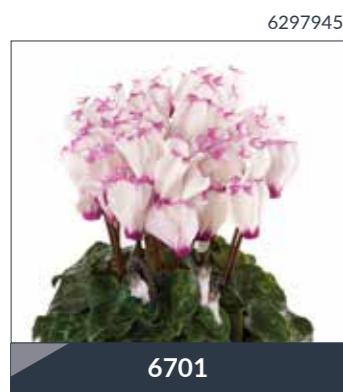

Smartiz® Victoria

- Ideal sales period: mid June to November
- Suitable for small pots
- Very floriferous
- Compact plant habit
- Crowned flowers

Smartiz® Victoria	220	18 - 30	12 - 14 weeks	6 - 11 cm	12 - 18 cm
NEW	264*	20 - 30	12 - 14 weeks	6 - 11 cm	12 - 18 cm

* Our reusable BXX-Tray is only available in the Netherlands, United Kingdom and Germany