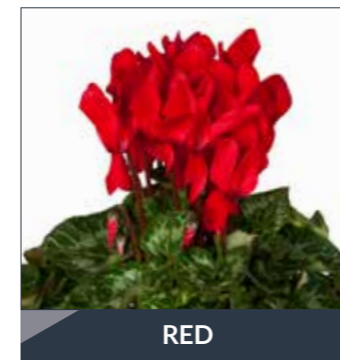

6298995

RED

- Ideal sales period: mid May to January
- Robust, solid stems
- Compact plant habit