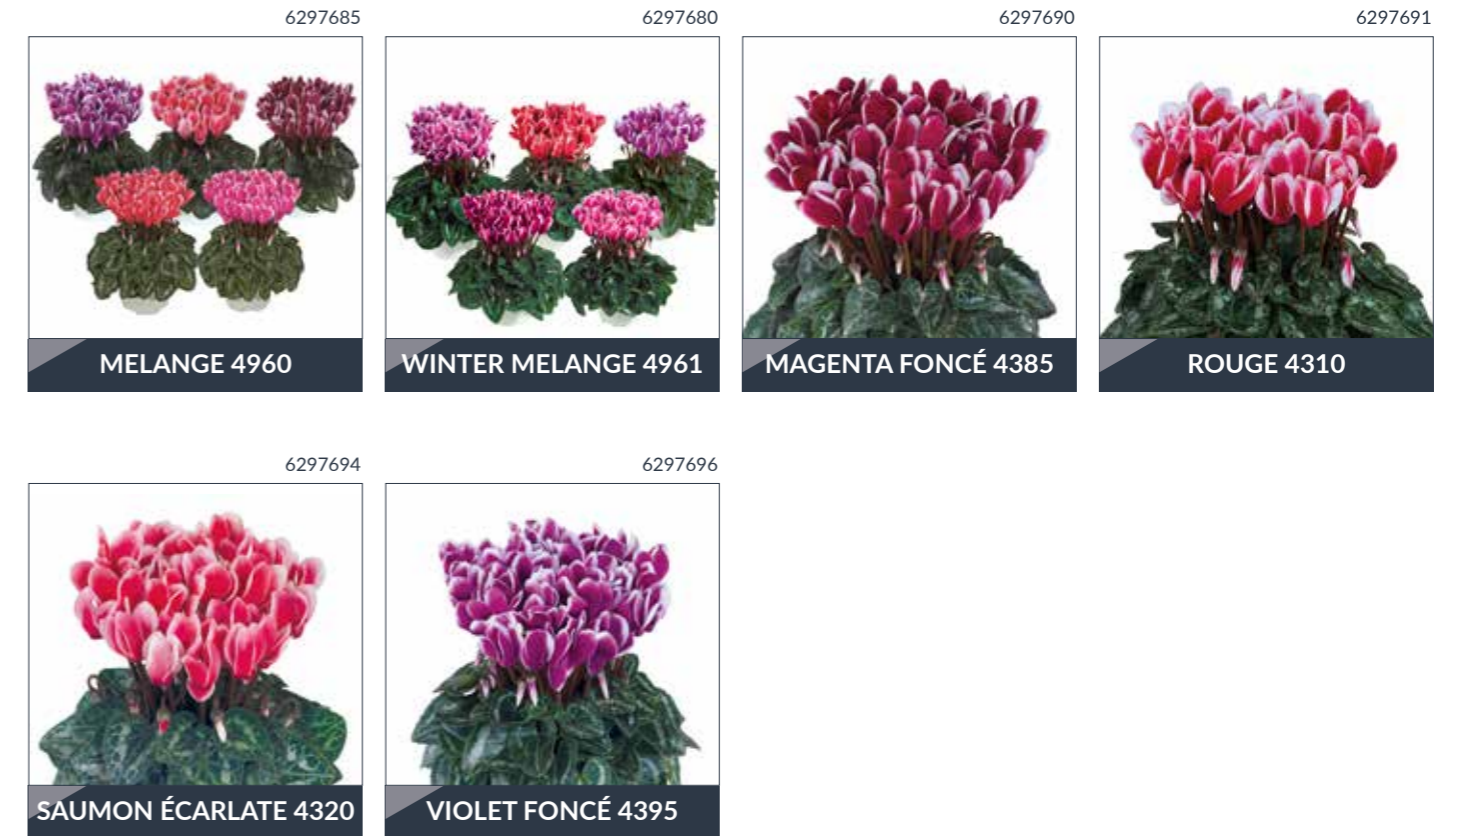

Metis® Fantasia

- Ideal sales period: mid June to mid November
- Excellent outdoor performance
- Central flowering habit
- Decorative foliage
- Bright and intense colours
- Silverleaf series

- Ideal sales period: mid June to mid November
- Excellent outdoor performance
- The crowned flower
- A fancy type adaptable to industrialised production
- Striking colours

Metis® Decora	84	18 - 34	10 - 12 weeks	9 - 12 cm	15 - 25 cm
	220	18 - 33	12 - 14 weeks	9 - 12 cm	15 - 25 cm

Metis® Fantasia	84	18 - 34	11 - 13 weeks	9 - 11 cm	15 - 25 cm
	220	18 - 33	13 - 15 weeks	9 - 11 cm	15 - 25 cm