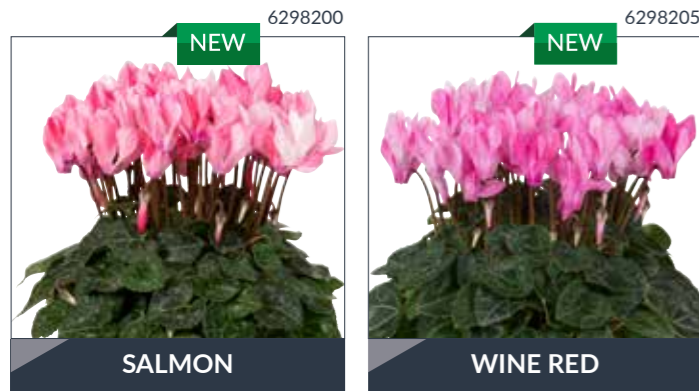

Super Serie® Crayon

- Ideal sales period: October to December
- Uniform plant shape
- Special flower colours

Super Serie® Crayon