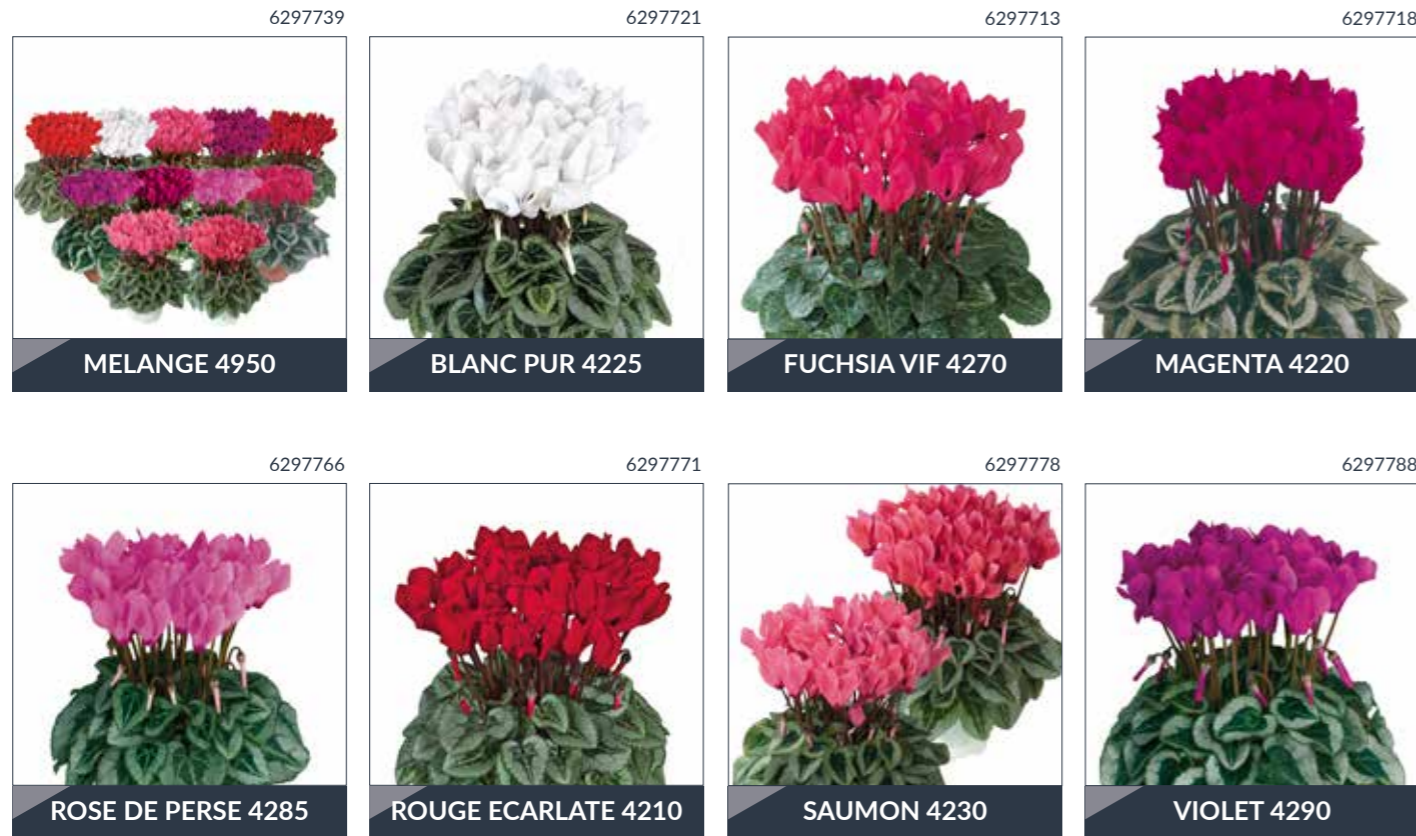

Metis® Decora