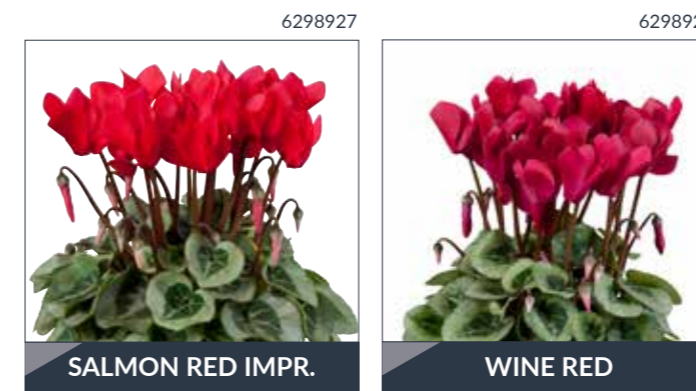

Super Serie® Rembrandt

- ▶ Ideal sales period: mid June to December
- ▶ Robust, solid stems
- ▶ Silverleaf series

Super Serie® Rembrandt (mix only)	84	20 - 25	14 - 16 weeks	11 - 12 cm	20 - 25 cm
Super Serie® Rembrandt	220	18 - 32	16 - 18 weeks	11 - 12 cm	20 - 25 cm