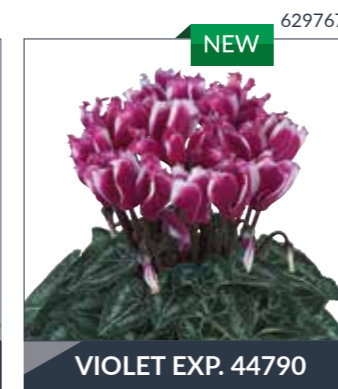

Metis® Lilibelle

- Ideal sales period: mid June to mid November
- Unique flowering type
- Fringed flower, includes Fantasia colours

Metis® Lilibelle®	84	18 - 34	10 - 12 weeks	10 - 12 cm	15 - 25 cm
	220	18 - 33	12 - 14 weeks	10 - 12 cm	15 - 25 cm

Metis® Pom Pom