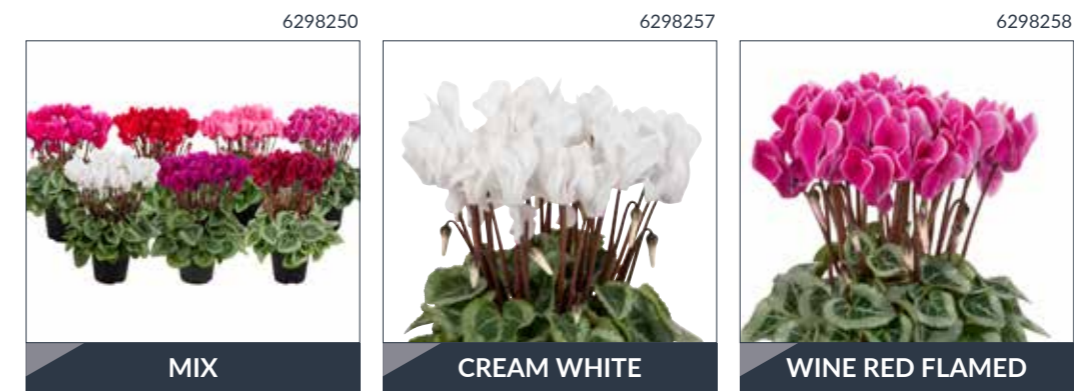

Super Serie® Crayon

- ▶ Ideal sales period: October to December
- ▶ Uniform plant shape
- ▶ Special flower colours

Super Serie® Crayon					
---------------------	--	--	--	--	--

SUPER SERIE® CRAYON

Super Serie® Donatello