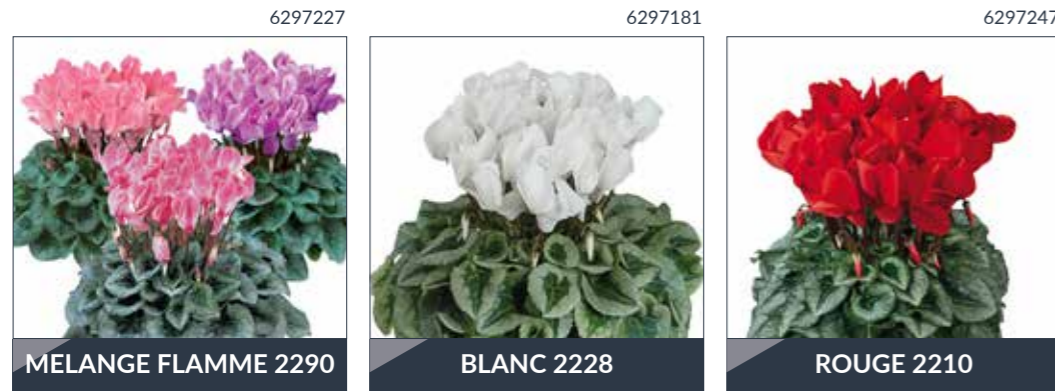

Halios® Decora

- Ideal sales period: July to mid January
- Large flowers
- Excellent shelf life
- Decorative foliage

Halios® Decora	84	18 - 36	16 - 20 weeks	13 - 19 cm	30 - 40 cm
Halios® Decora (mix only)	220	18 - 28	18 - 22 weeks	13 - 19 cm	30 - 40 cm