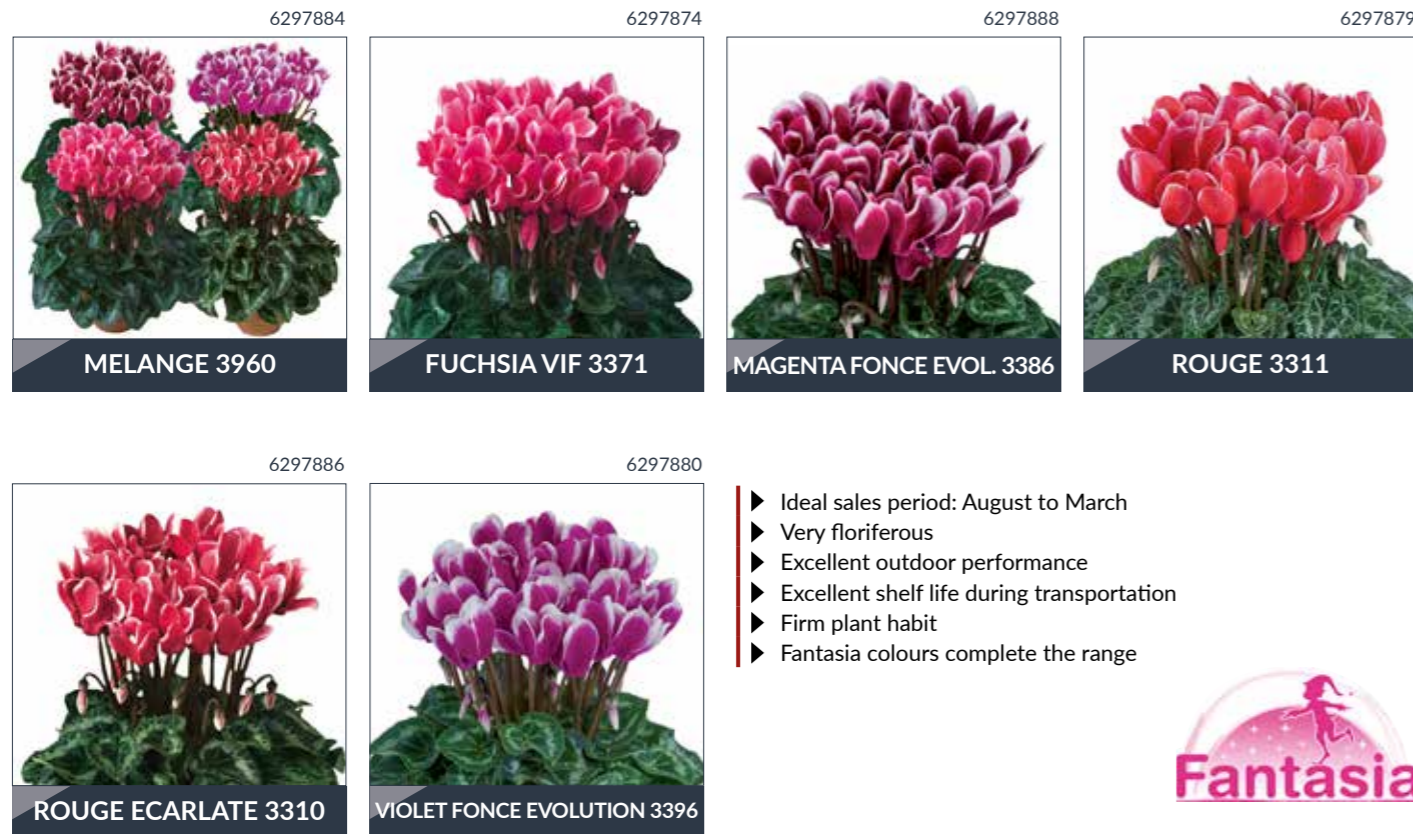

Tianis® Fantasia

- Ideal sales period: August to March
- Very floriferous
- Excellent outdoor performance
- Excellent shelf life during transportation
- Firm plant habit
- Fantasia colours complete the range

Tianis® Fantasia	220	19 - 32	16 - 17 weeks	10 - 12 cm	15 - 25 cm