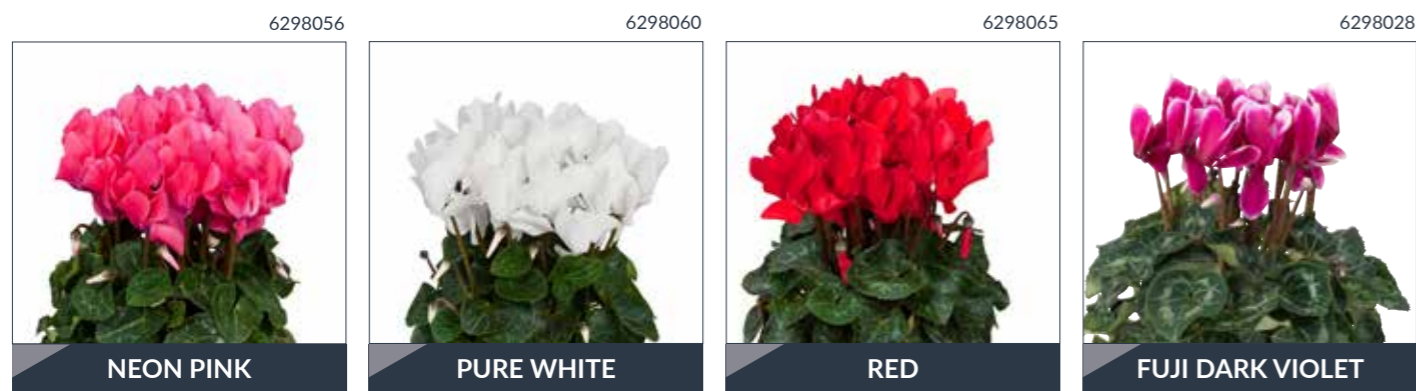

Super Serie® Allure

- Ideal sales period: June to December
- Uniform plant shape
- Uniform within the colour range

Super serie® Allure	84	18 - 30	14 - 16 weeks	11 - 12 cm	20 - 25 cm
	220	16 - 30	16 - 18 weeks	11 - 12 cm	20 - 25 cm