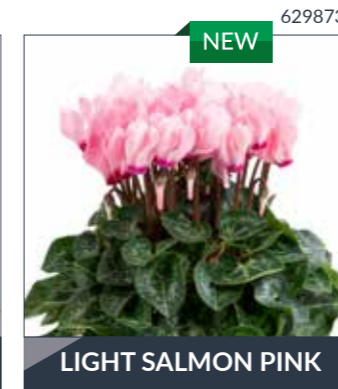

MINI VARIETIES

Super Serie® Odora

LABELS ARE INCLUDED,
YOU WILL RECEIVE THE LABELS SEPARATELY.